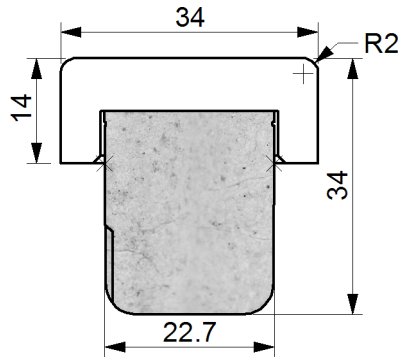

SNTW34225ch/1434W

T NATURE diameter 22,7 channel wooden top 14x34 Walnut VARNISHED

Date 13-10-15 Print 09-02-16

Format A4 - Drawing 2004

SPECIFICATIONS

Scale 1:1

Dimensional Tolerances $\pm 0,3$ mm

Top Part Wooden Top Walnut varnished color

Body Part Foamed Blend of thermoplastic material

Color Nature

Weight gr. 11,40 + / - 20%

Assembled Glued

Box pcs. 600 x 2

SUPERCAP DECLARES that all items comply with current CE and FDA legislations governing products intended for food contact. For more details please see our Declaration of Conformity.
Supercap Srl can't guarantee performances of its products for any other use not previously agreed with its technical office.