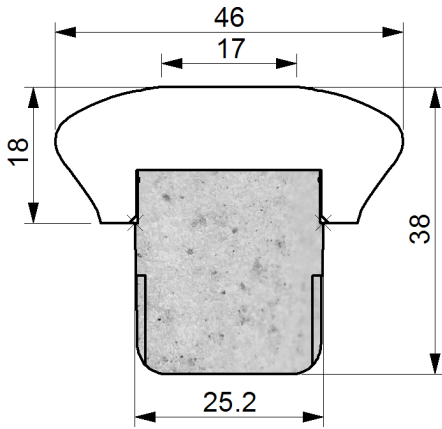

# SNTWBE3825CHS/1846W

T NATURE diameter 25,2 channel wooden top 18x46 WALNUT

Date 09-02-16 Print 09-02-16

Format A4 - Drawing 2007

## SPECIFICATIONS

Scale 1:1

Dimensional Tolerancies  $\pm 0,3$  mm

Top Part Wooden Top Walnut varnished color

Body Part Foamed Blend of thermoplastic material

Color Nature

Weight gr. 19,10 + / - 0,5

Assembled Glued