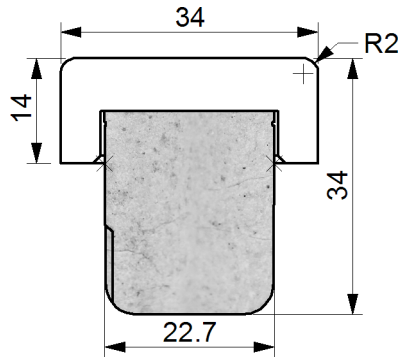

# SNTW34225ch/1434B

T NATURE diameter 22,7 channel wooden top 14x34 black VARNISHED

Date 09-02-16 Print 09-02-16

Format A4 - Drawing 2006

## SPECIFICATIONS

Scale 1:1

Dimensional Tolerancies  $\pm 0,3$  mm

Top Part	Wooden Top Black varnished color
Body Part	Foamed Blend of thermoplastic material
Color	Nature
Weight gr.	11,40 + / - 20%
Assembled	Glued
Box pcs.	600 x 2