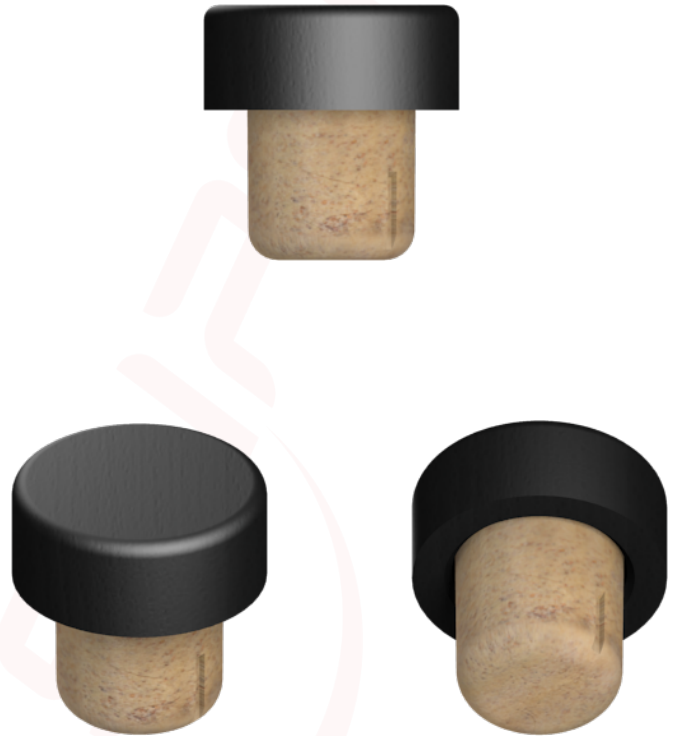

Customization

Computer graphic, image: colors may appear different from real product colors

Supercap S.r.l. - Via Cairo, 83
61024 Mombarroccio - Pesaro - Italia
Tel. +39 0721 470507 - Fax +39 0721 471243
info@supercap.it - www.supercap.it

This specification is property of Supercap S.r.l.. It must not be copied or disclosed in any form unless under written permission received by Supercap S.r.l.
Supercap S.r.l. reserves the right to modify the content of this document without giving any notice.